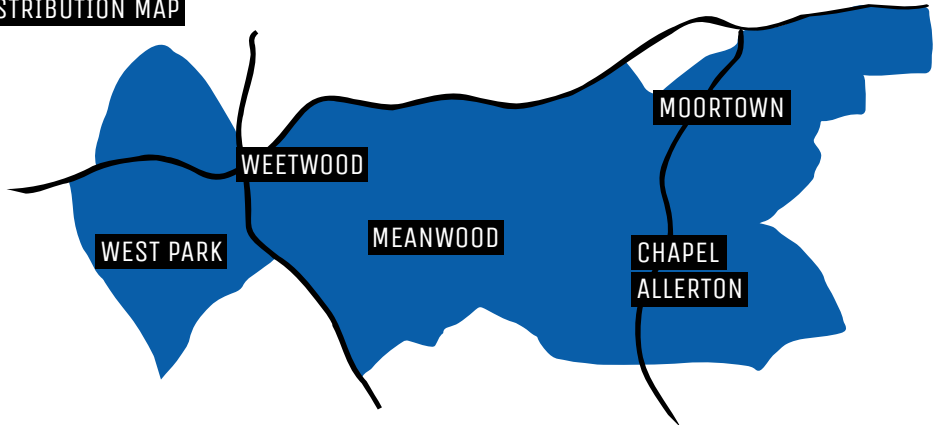

DISTRIBUTION MAP

DELIVERED EVERY 6 WEEKS USING GPS TRACKING

STANDARD PAGE ADS

FULL: £250

Artwork setup size:
154.5mm x 216mm

Finished print size:
148.5mm x 210mm

MOST POPULAR

HALF: £140