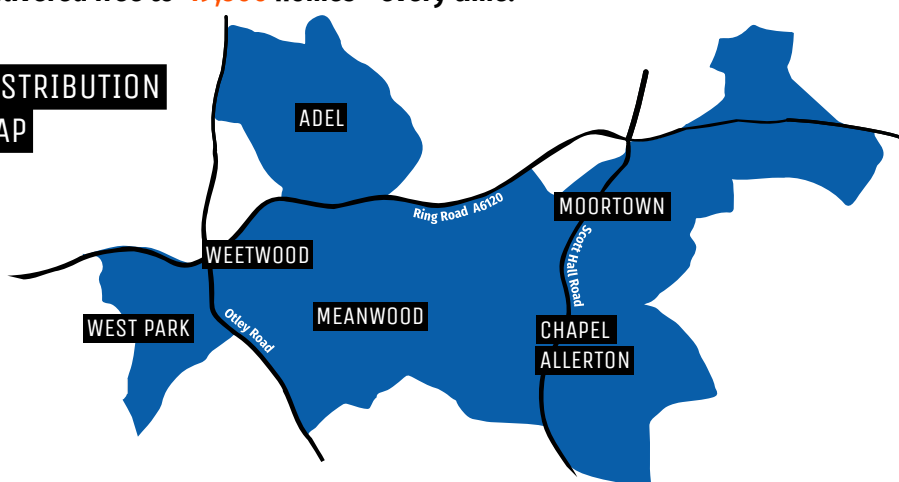

DISTRIBUTION MAP

DELIVERED EVERY 6-7 WEEKS USING GPS TRACKING
8 editions a year

STANDARD PAGE ADS

FULL PAGE

Regular Booking - £270
Single Booking - £300

Artwork setup size:
154.5mm x 216mm
Finished print size:
148.5mm x 210mm